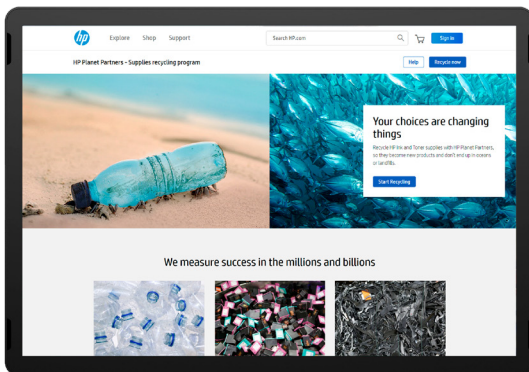

Bulk Recycling of Original HP Printer Cartridges

Order new recycling materials at:

hp.com/hprecycle

It's **easy and free** to track your recycled cartridges through the HP Planet Partners website—and you can start right now.