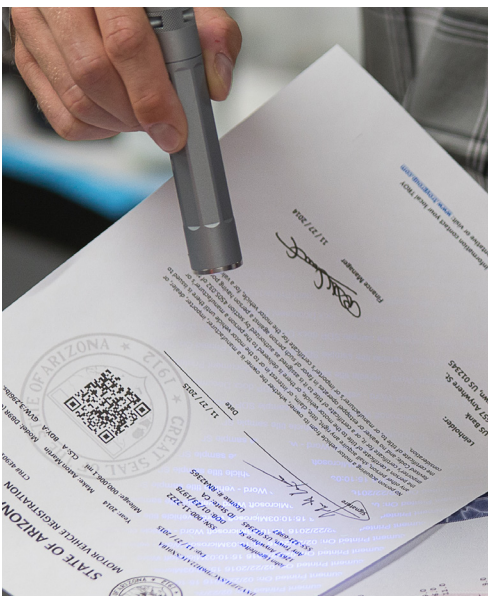

TROY OfficeJet Pro 8210 SecureUV Printer

HP Authorized • TROY Enhanced

The TROY OfficeJet Pro 8210 SecureUV Printer is a product which will enhance each user's ability to add security to high value printed documents. Utilizing TROY's ultraviolet (UV) print technology, organizations can add a personalized layer of document authentication and fraud deterrence when printing with the OfficeJet Pro 8210.

Features

TROY Standard UV Ink

TROY Standard UV Ink adds a hidden UV agent to your black graphics or images. Standard UV ink is part of the black (K) cartridge. Everywhere the black text or graphics are printed this invisible feature appears. The ultraviolet features are only detectable with a UV verification light, adding a protective layer of security to your documents.

TROY SecureUV Ink

TROY SecureUV Ink provides an invisible layer of security to each of your documents. SecureUV ink is printed as either a designated text or graphic, but can only be detected with a UV verification light. This ink prints simultaneously with your black ink cartridge allowing for a single pass through print.

Benefits

Add Layered Security

Utilize Standard UV and SecureUV ink technology to add personalized, covert security features to any of your high value documents.

Low Operating Cost

Print your documents at lower cost per page than most laser printers, reducing long term consumable cost.