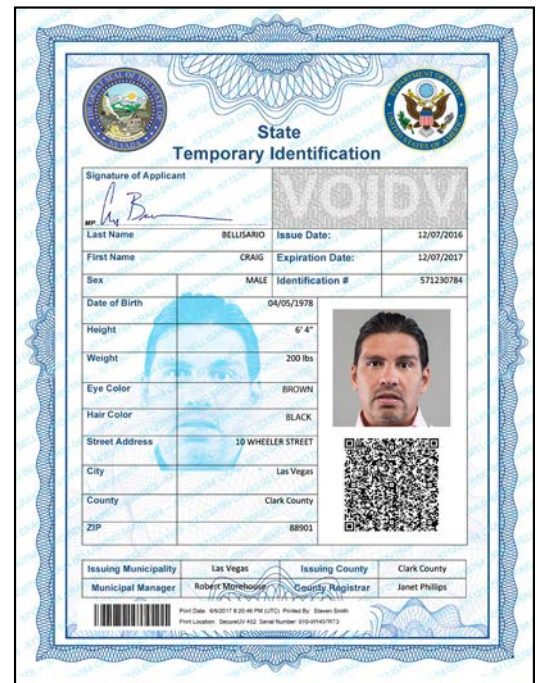

Secure More. Stress Less.

304.232.0899 | SecureSolutions@troygroup.com
3 Bryan Drive | Wheeling, WV 26003 | www.TROYgroup.com