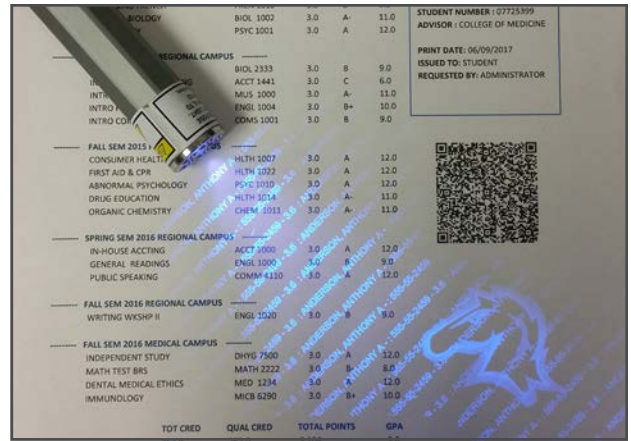

GENERAL SPECIFICATIONS

Print Speed	Up to 55ppm
First Page Out	As fast as 6.5 sec
Paper Trays, Std	1
Paper Trays, Max	2
Input Capacity, Std	550 sheets (500 sheet tray, 50 sheet manual feeder)
Input Capacity, Max	1,050 sheets (with optional 500 sheet input tray)
Output Capacity, Std	300 sheets
Output Capacity, Max	300 sheets
Envelope Input, Std	37
Envelope Feeder	No
Duplex	Automatic (Standard)
Duty Cycle, Monthly	Up to 50,000 pages
Monthly Volume	750 - 4,500 pages

PART NUMBER	PRINTERS, ACCESSORIES & CARTRIDGES	TRAYS / PAGES / LOCKS	YIELD	SHIPPING DIMENSIONS & WEIGHT
01-06452-111	TROY PageWide 452 SecureUV Printer	1/500/1	-----	24 x 20 x 19 in / 43 lbs (20kg)
01-06453-111	TROY PageWide 452dn Black UV Printer	1/500/1	-----	24 x 20 x 19 in / 43 lbs (20kg)
01-06454-111	TROY PageWide 452dn SecureUV Printer	1/500/1	-----	24 x 20 x 19 in / 43 lbs (20kg)
02-03152-001	TROY PageWide 452 500 Sheet Secure Paper Tray	1/500/1	-----	20 x 11 x 18 in / 14 lbs (7kg)
05-00217-001	TROY PageWide 452 500 Sheet Paper Tray	1/500/0	-----	20 x 11 x 18 in / 14 lbs (7kg)
02-CUF6T84A-0972	TROY PageWide 452 Black UV Ink Cartridge	-----	10,000¹	2 x 13 x 3 in / 1.2 lbs (0.6kg)
02-UL0R92A-0972	TROY PageWide 452 SecureUV Ink Cartridge - Y	-----	4,000²	2 x 13 x 3 in / 1.2 lbs (0.6kg)
02-06452-KIT	TROY PageWide 452 SecureUV / Black UV Ink Kit	-----	-----	3 x 6 x 9 in / 2.5 lbs (1.1kg)
02-06453-KIT	TROY PageWide 452 Black UV Ink Kit	-----	-----	3 x 6 x 9 in / 2.5 lbs (1.1kg)
02-06454-KIT	TROY PageWide 452 SecureUV Ink Kit	-----	-----	3 x 6 x 9 in / 2.5 lbs (1.1kg)

1. Based on 5% coverage | 2. Based on 2% coverage

Complete The Solution

SecureDocs | Create smart, fraud-resistant security for printed information.

When combined, SecureDocs software and the TROY PageWide 452 SecureUV Printer deliver a comprehensive, on-demand security printing solution to complement your existing print strategy. Unique features make it easy to add smart, overt, covert, and personalized fraud protection to each printed document increasing trust in your organization. When augmented with digital authentication and smart serialization, printed information becomes tamper-resistant and difficult to replicate by even the most sophisticated fraudsters.