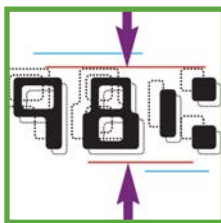

ExPT™ Exact Positioning Technology

A MICR line out of alignment is one cause of rejected checks, a multi-million dollar problem for banks and companies. ExPT™ allows users to precisely adjust the MICR line without affecting the data file.

Available on all TROY M806 MICR printers.